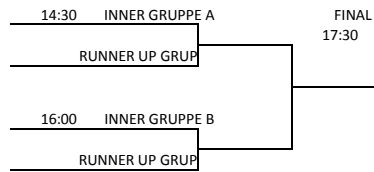

GRUPPE B
GONZÁLEZ-SELL
BARRAGANA-FERRERO
PLEHM-EKSTRAND
RAVELO-HEVRONI

Main Sponsor

Promoter

Official Digital Media

Official Magazine

Official TV